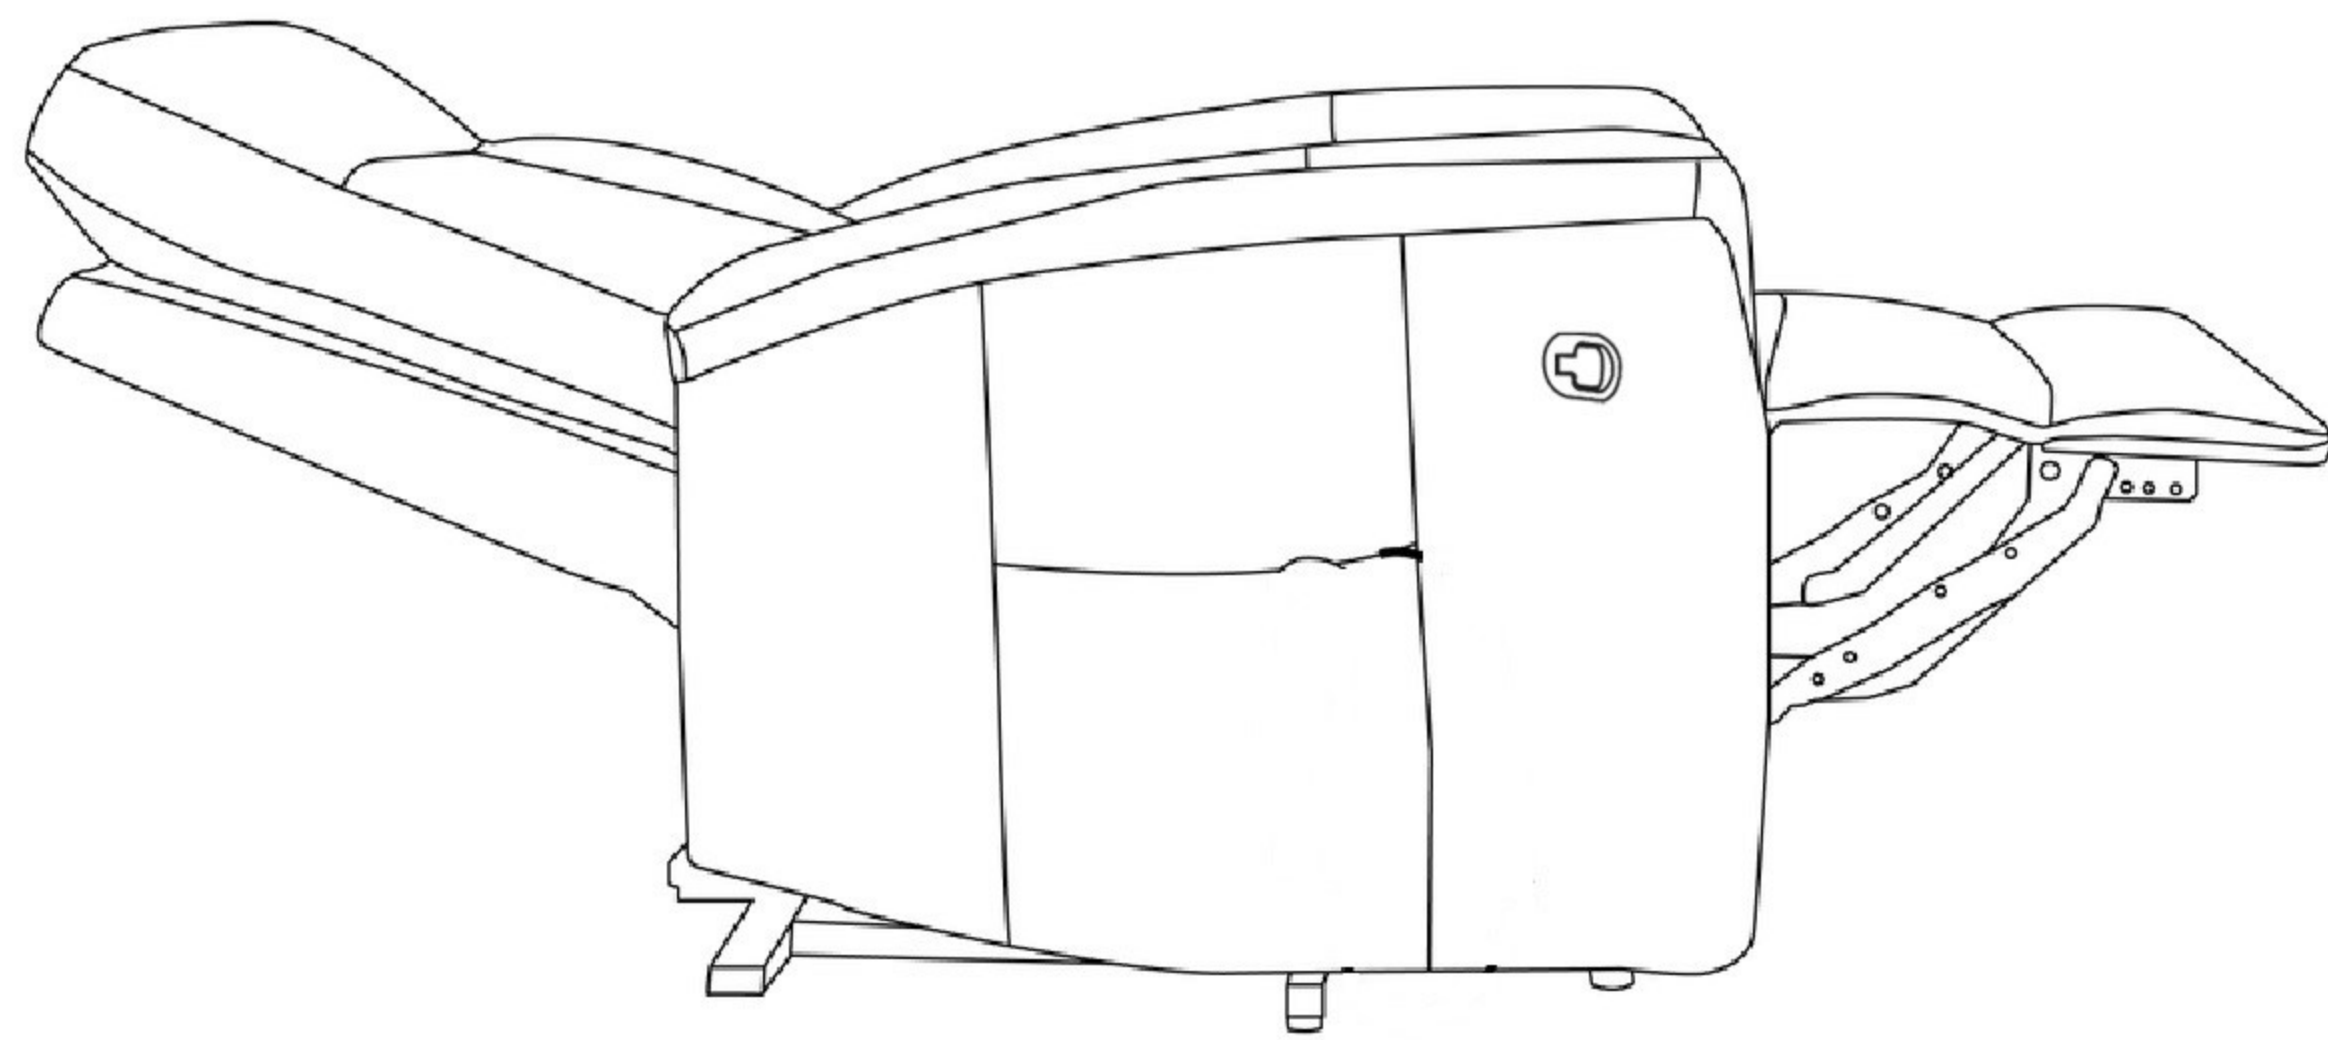

Assemble Instruction

ITEM 4510

1.

2.

3.

1. Max person weight usage is 150kg
2. Please do not sit on the arms or the stool
3. Please do not use power tools as they can damage the chair

4. Please do not put any part of the chair into sunlight directly
5. Please do not place the chair near heat
6. Please clean the chair wipe down only with dry cloth