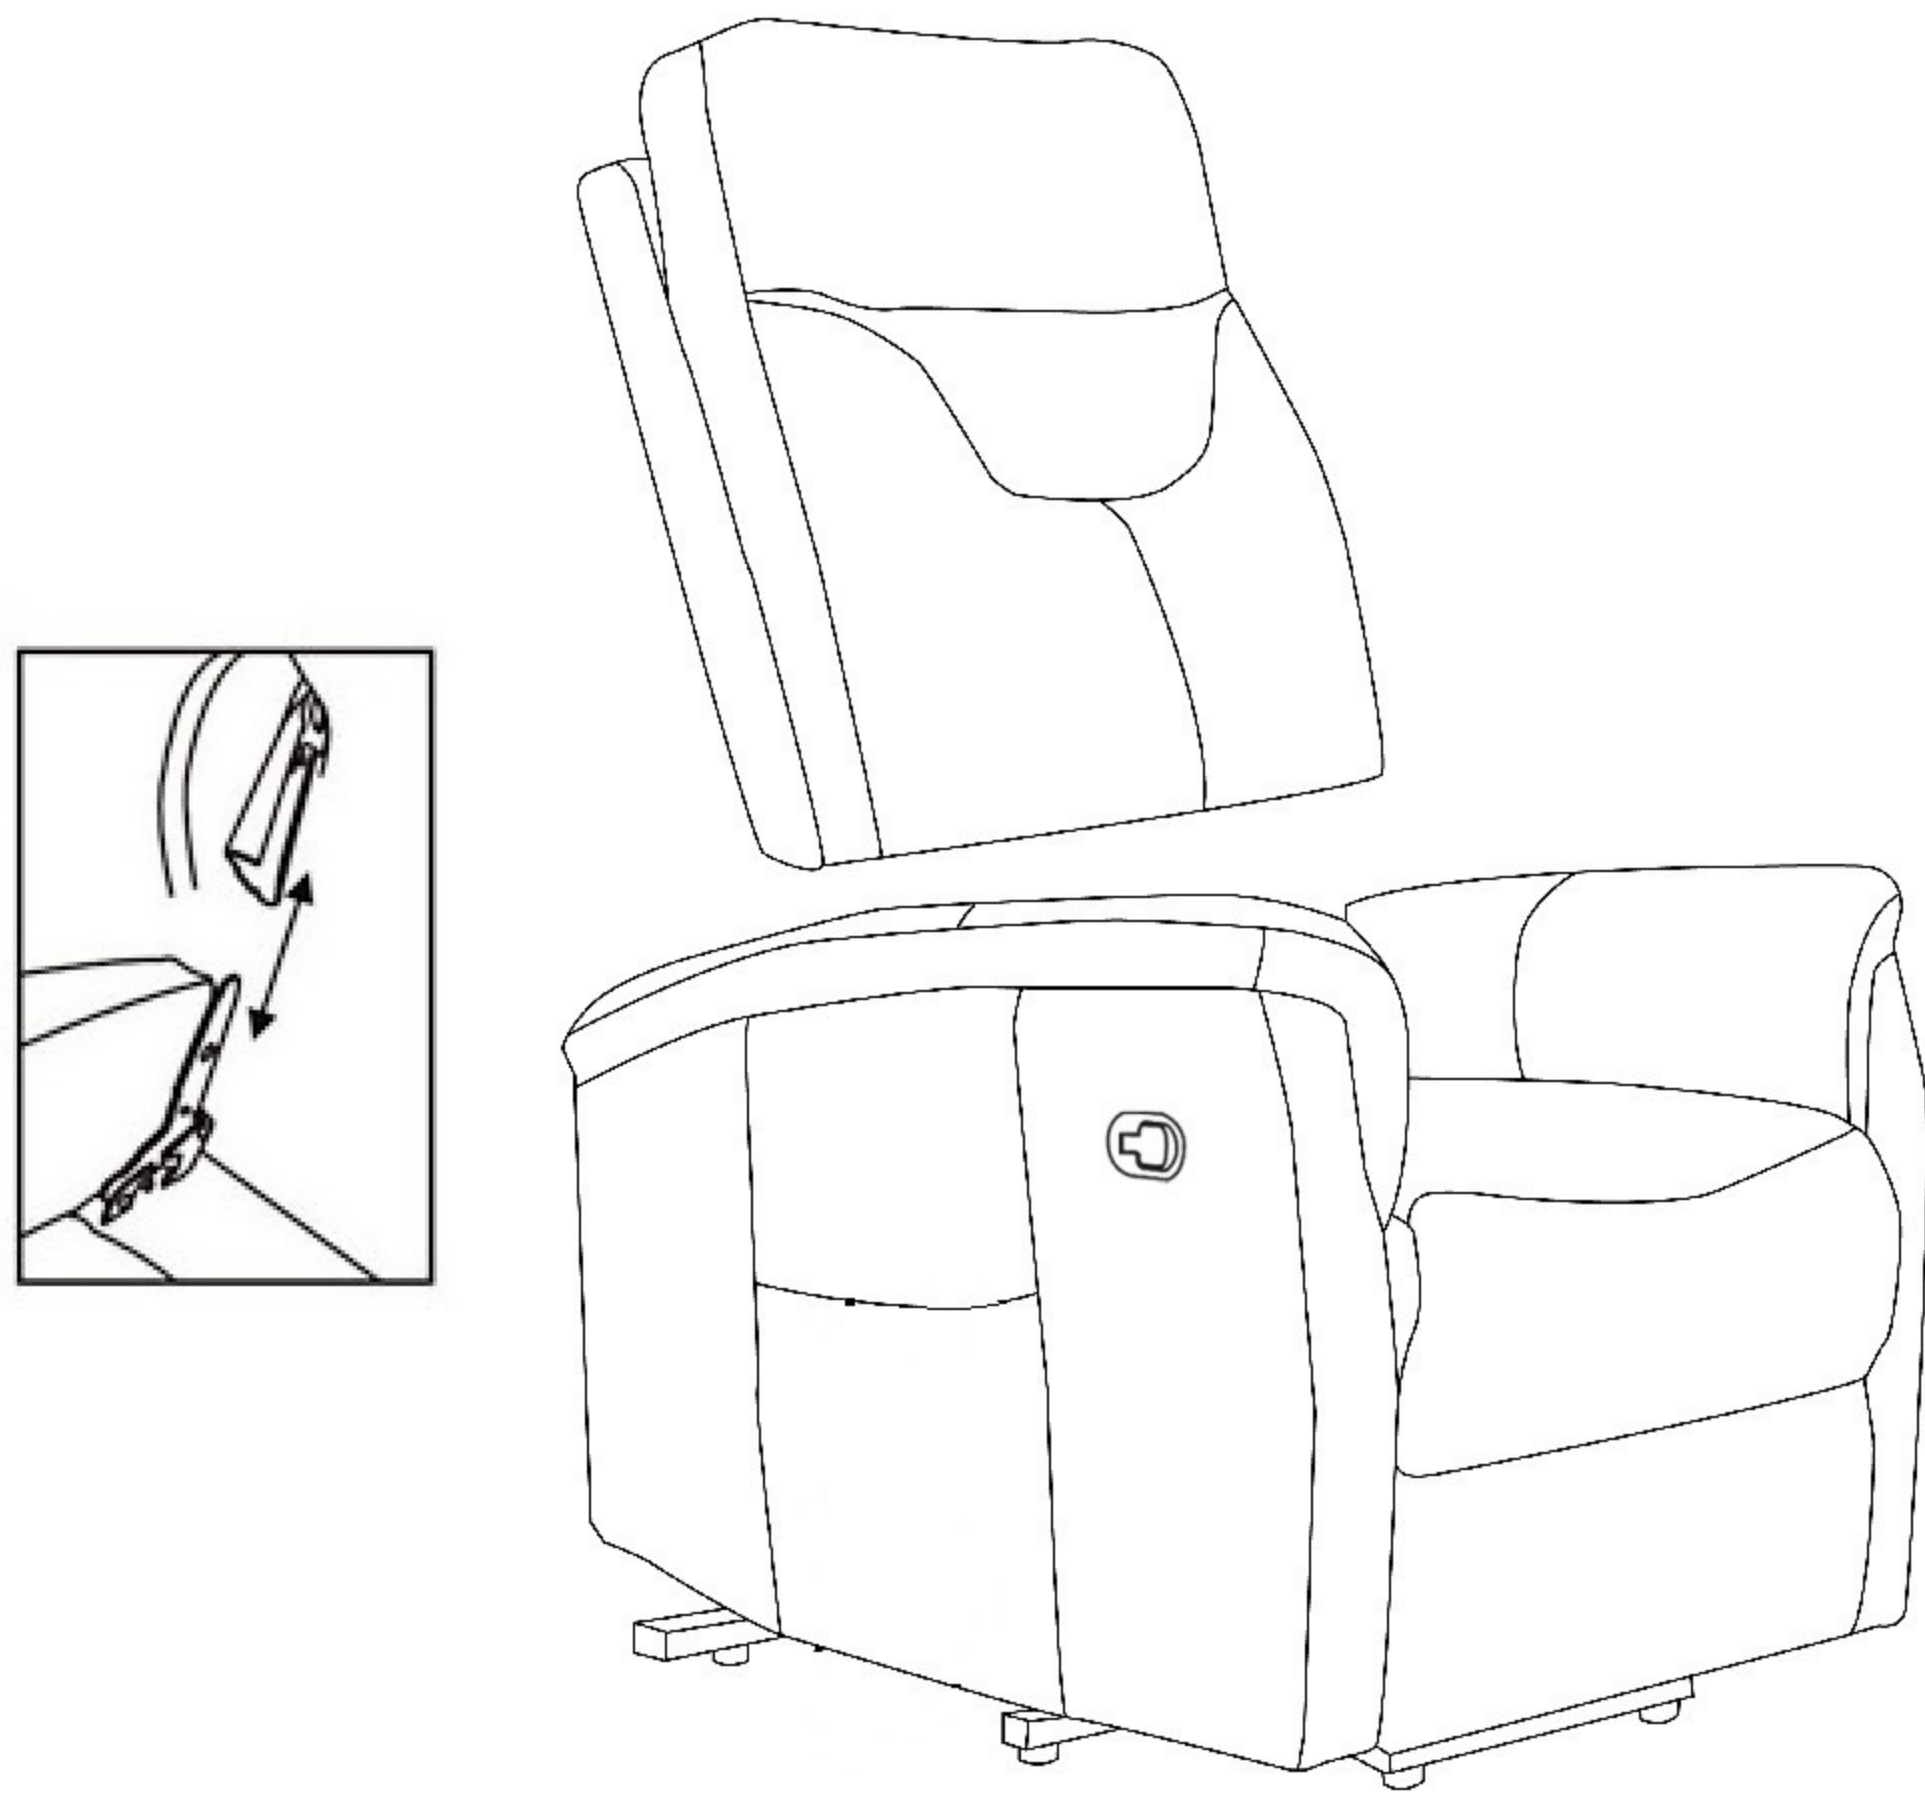

Assemble Instruction

ITEM 4510

1.

2.

3.

1. Max person weight usage is 150kg
2. Please do not sit on the arms or the stool
3. Please do not use power tools as they can damage the chair

4. Please do not put any part of the chair into sunlight directly
5. Please do not place the chair near heat
6. Please clean the chair wipe down only with dry cloth