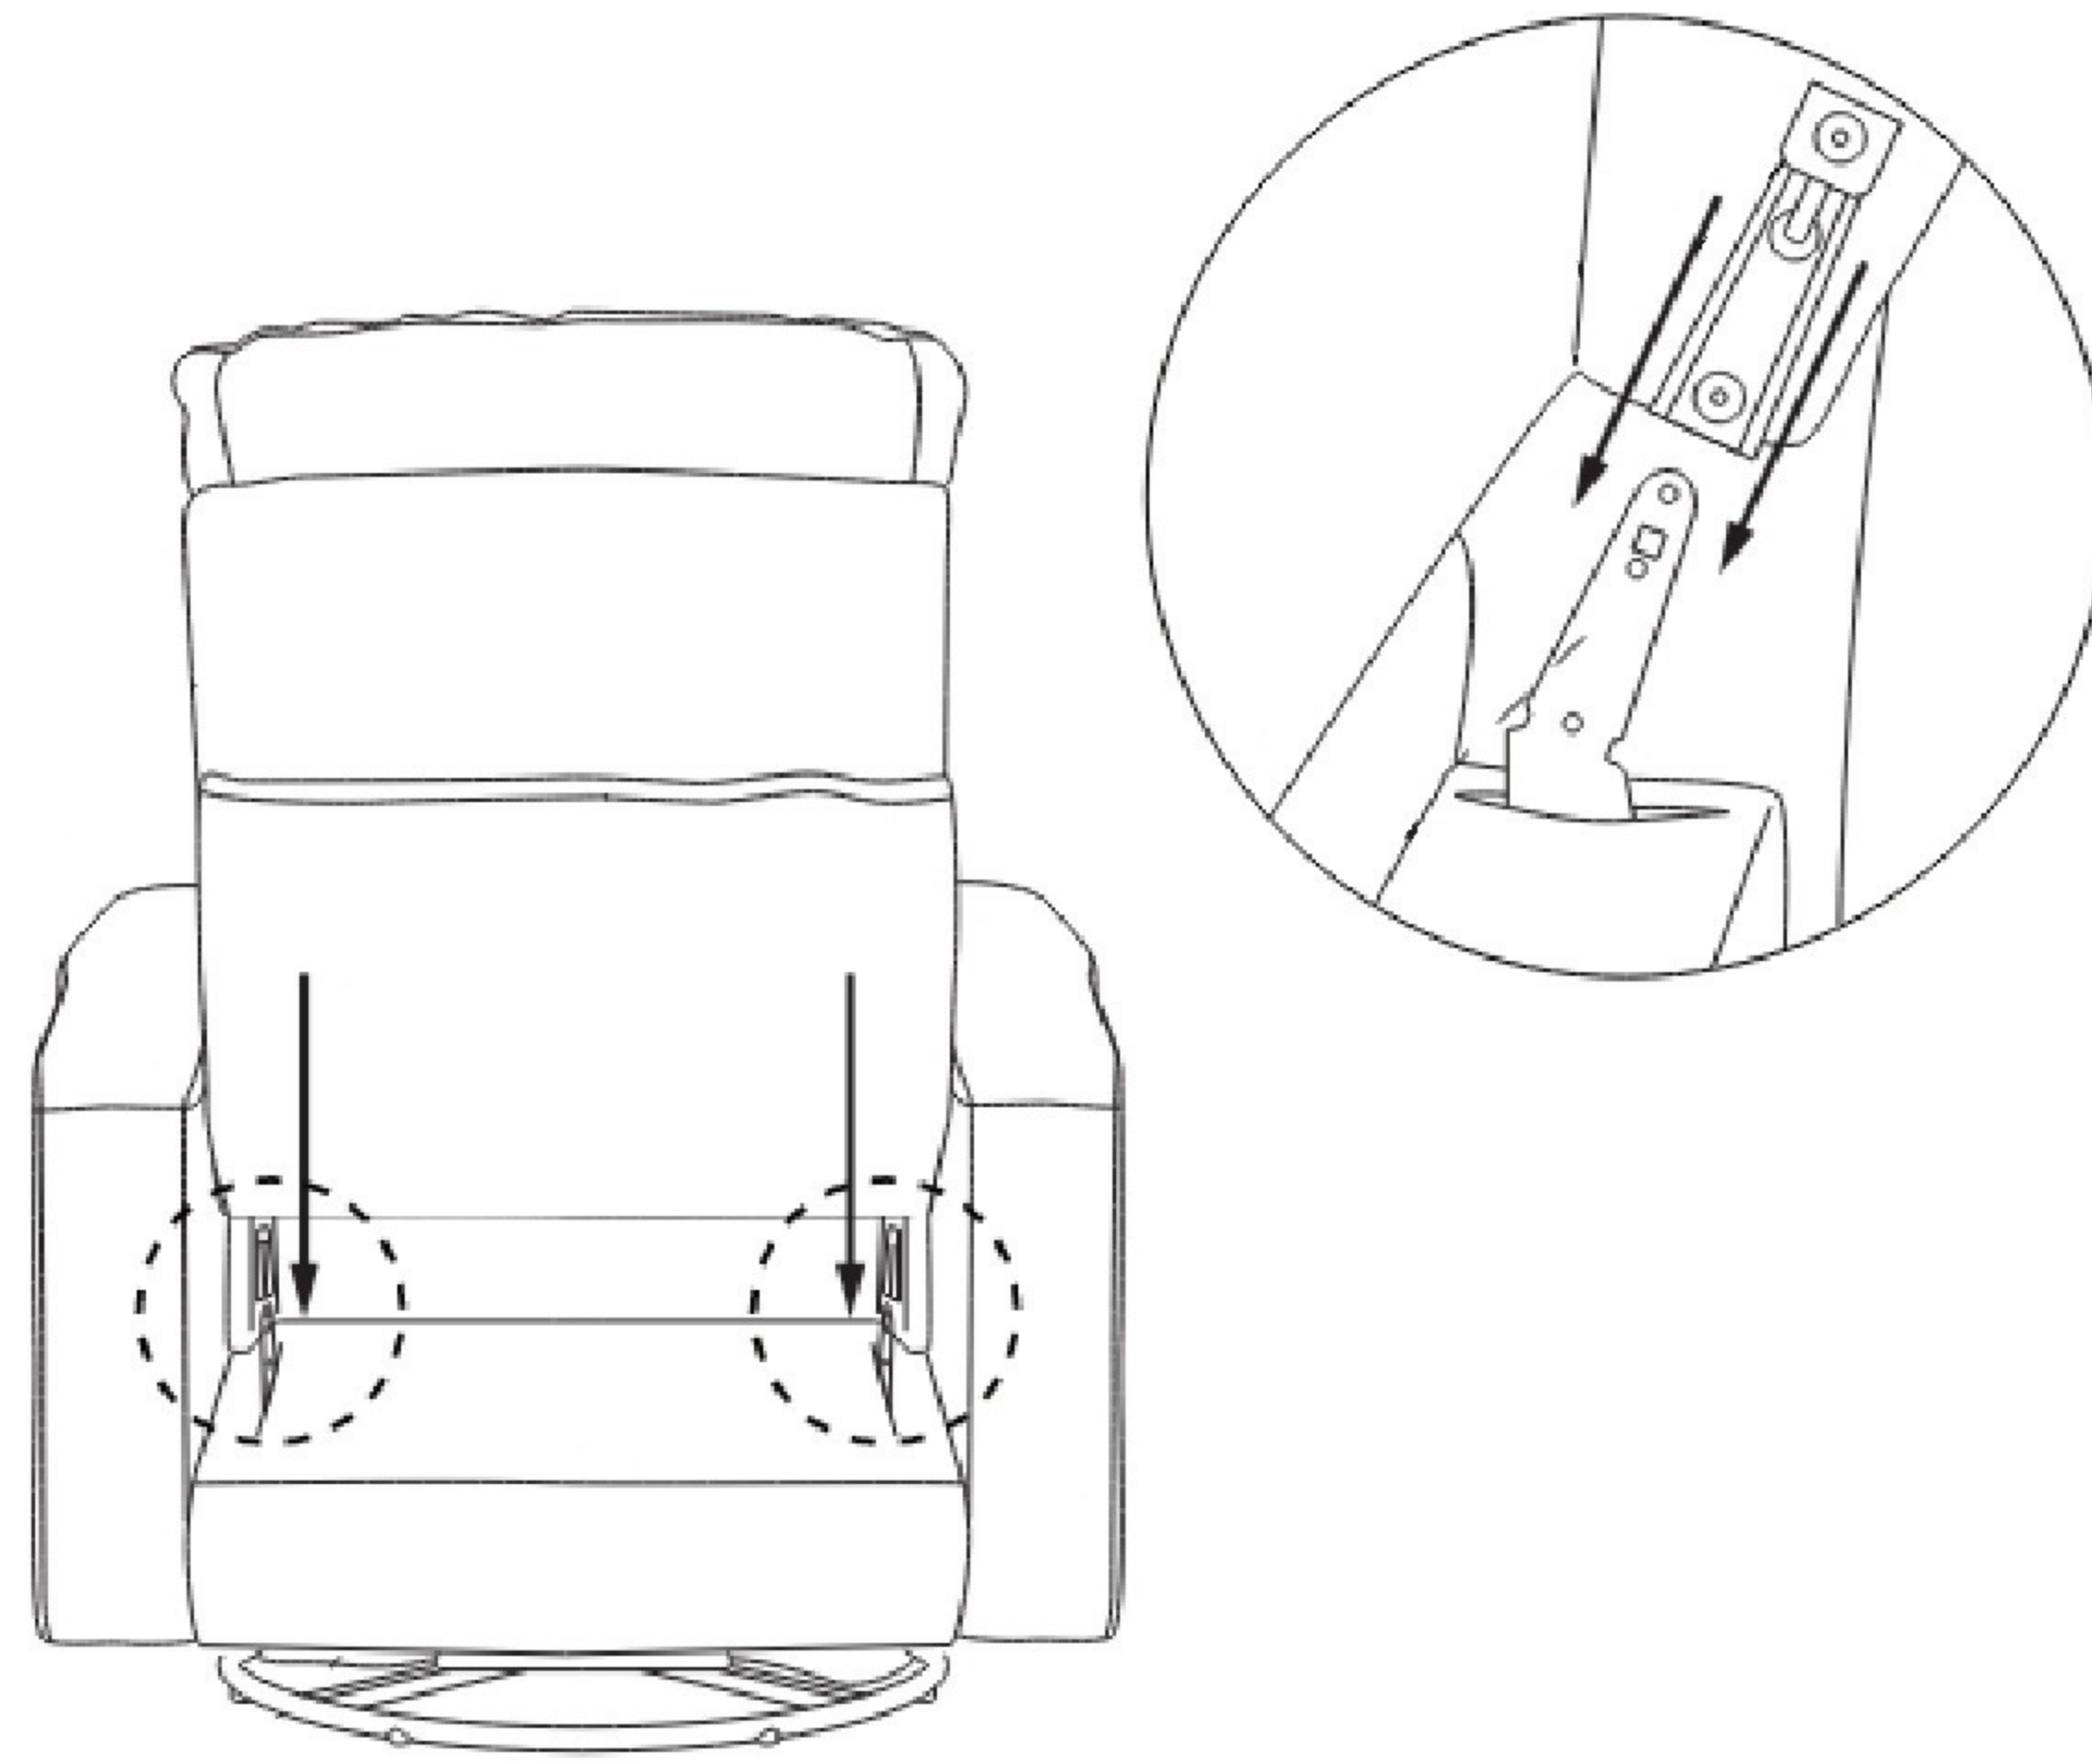

Assemble Instruction

ITEM 4505

1.

2.

3.

4.

Close the velcro tape.

1. Max person weight usage is 150kg
2. Please do not sit on the arms or the stool
3. Please do not use power tools as they can damage the chair