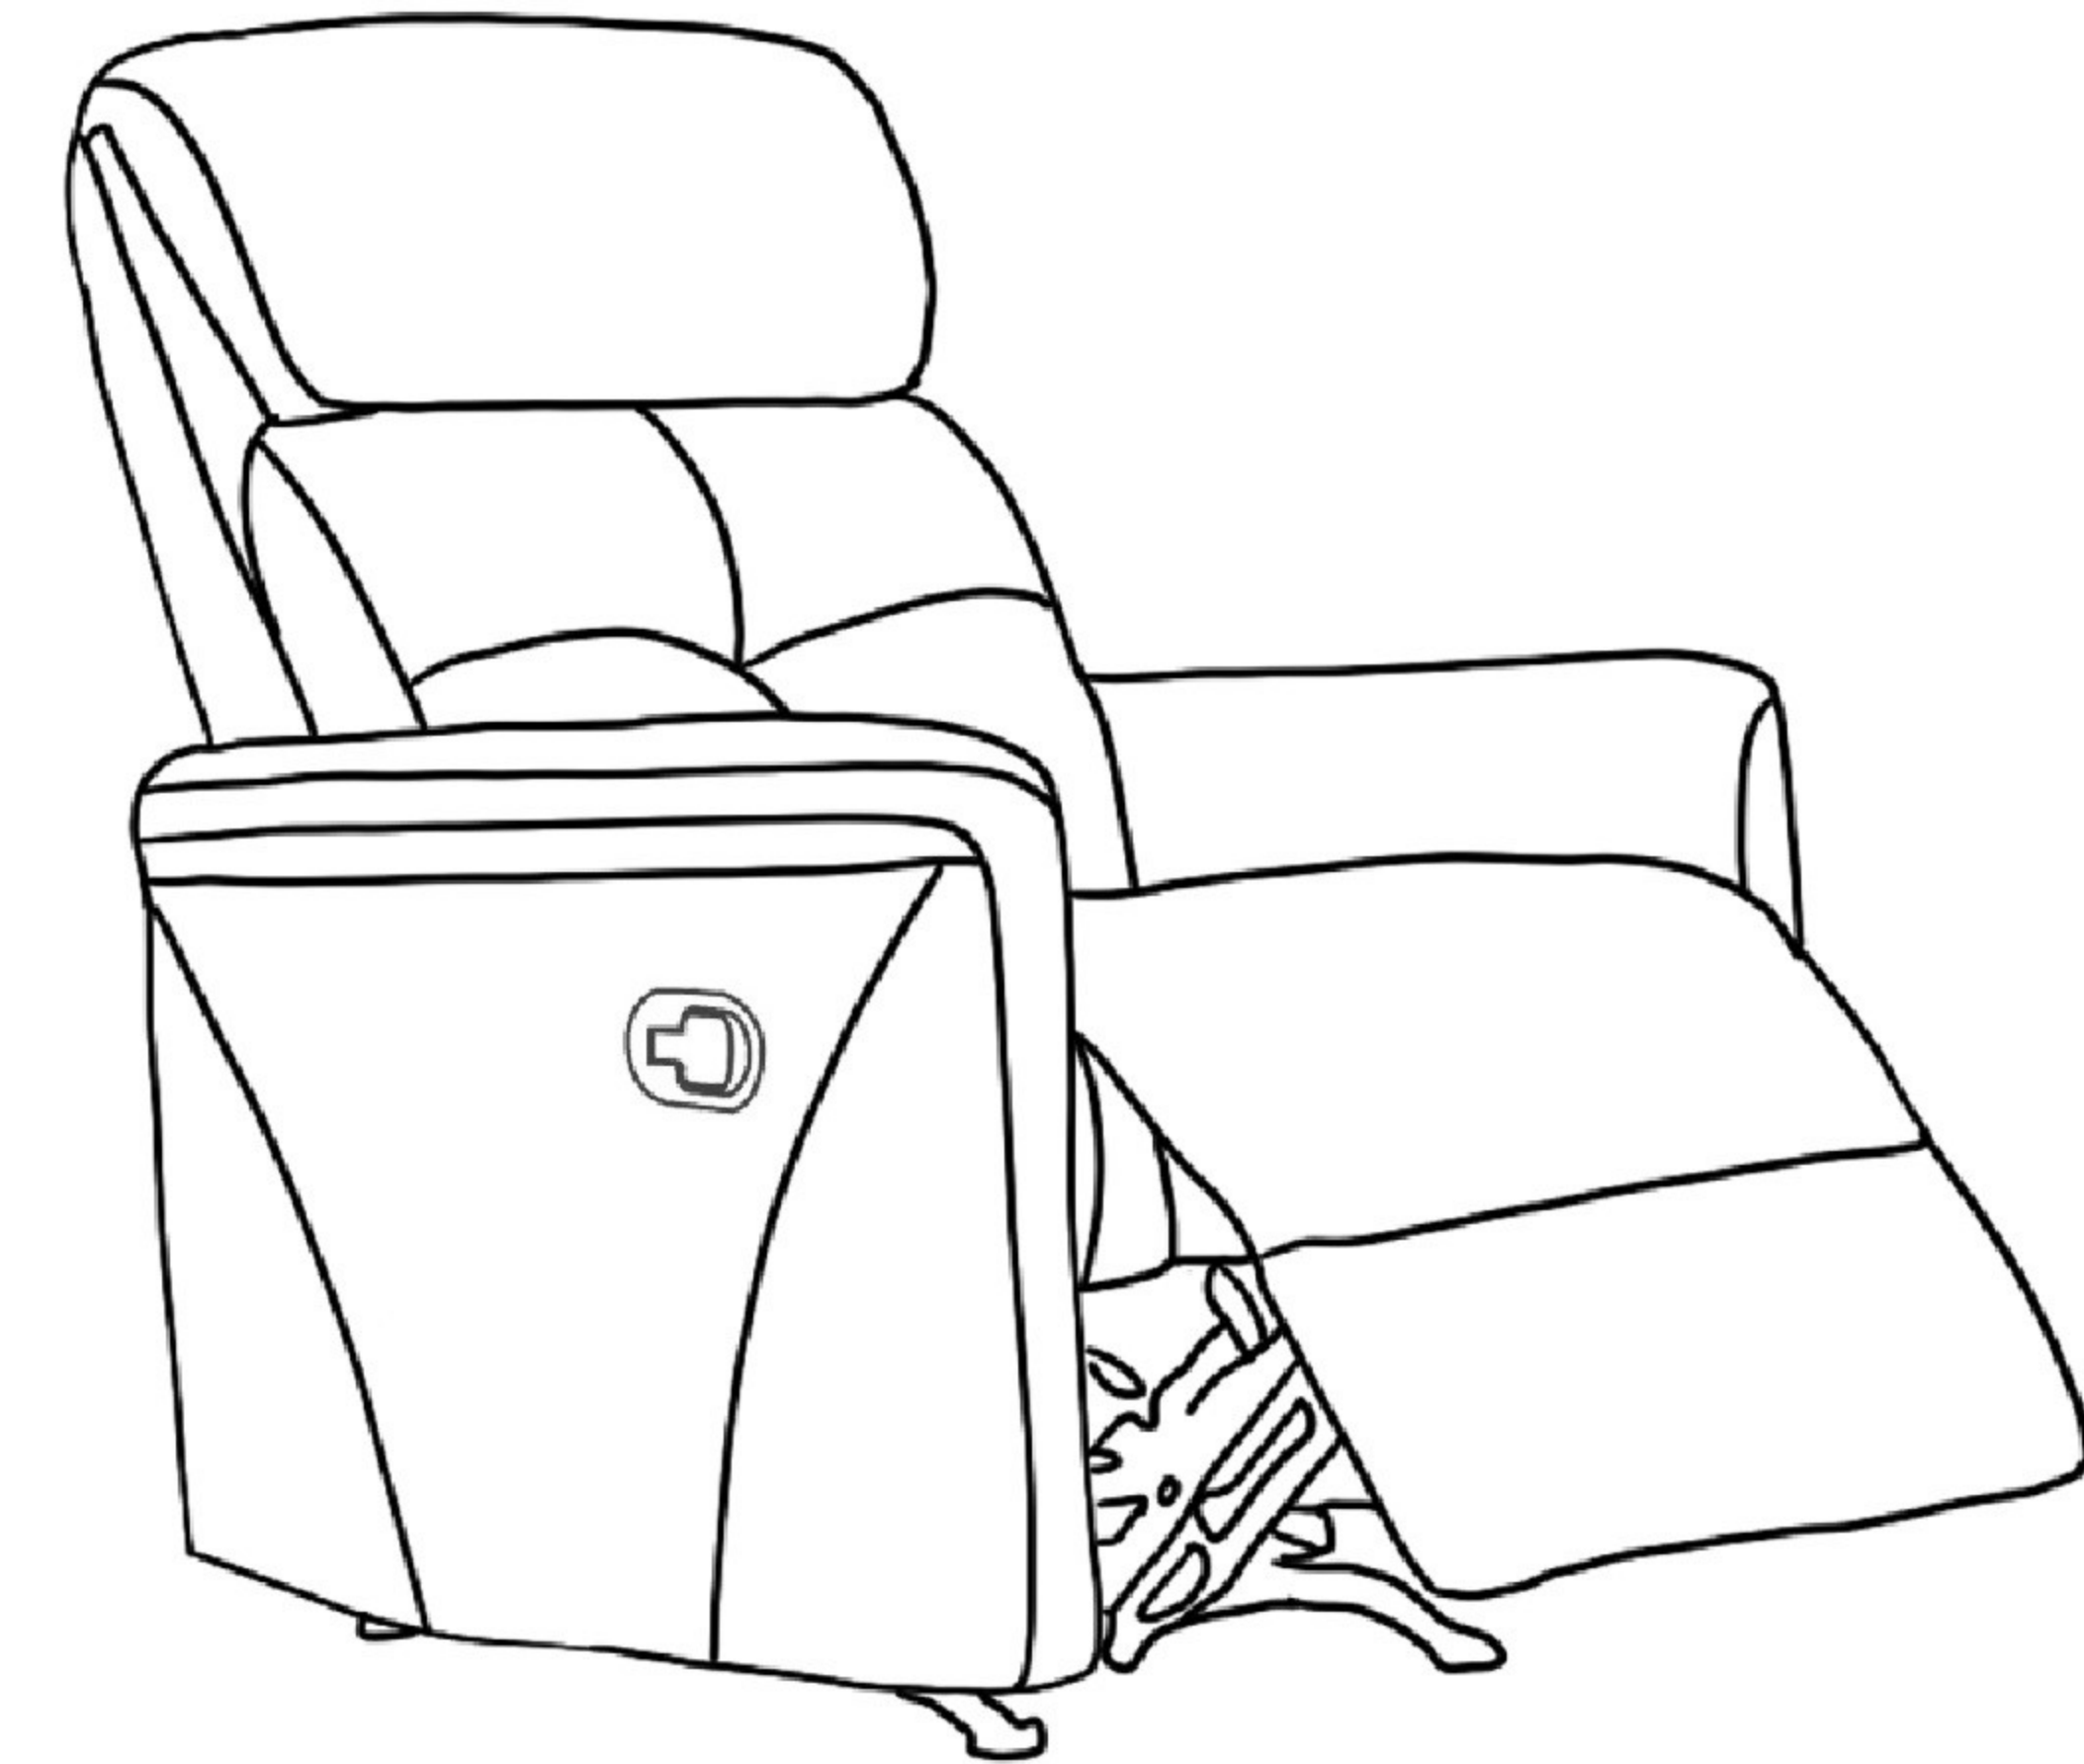

Assemble Instruction

ITEM 4505

1.

2.

3.

4.

Close the velcro tape.

1. Max person weight usage is 150kg
2. Please do not sit on the arms or the stool
3. Please do not use power tools as they can damage the chair